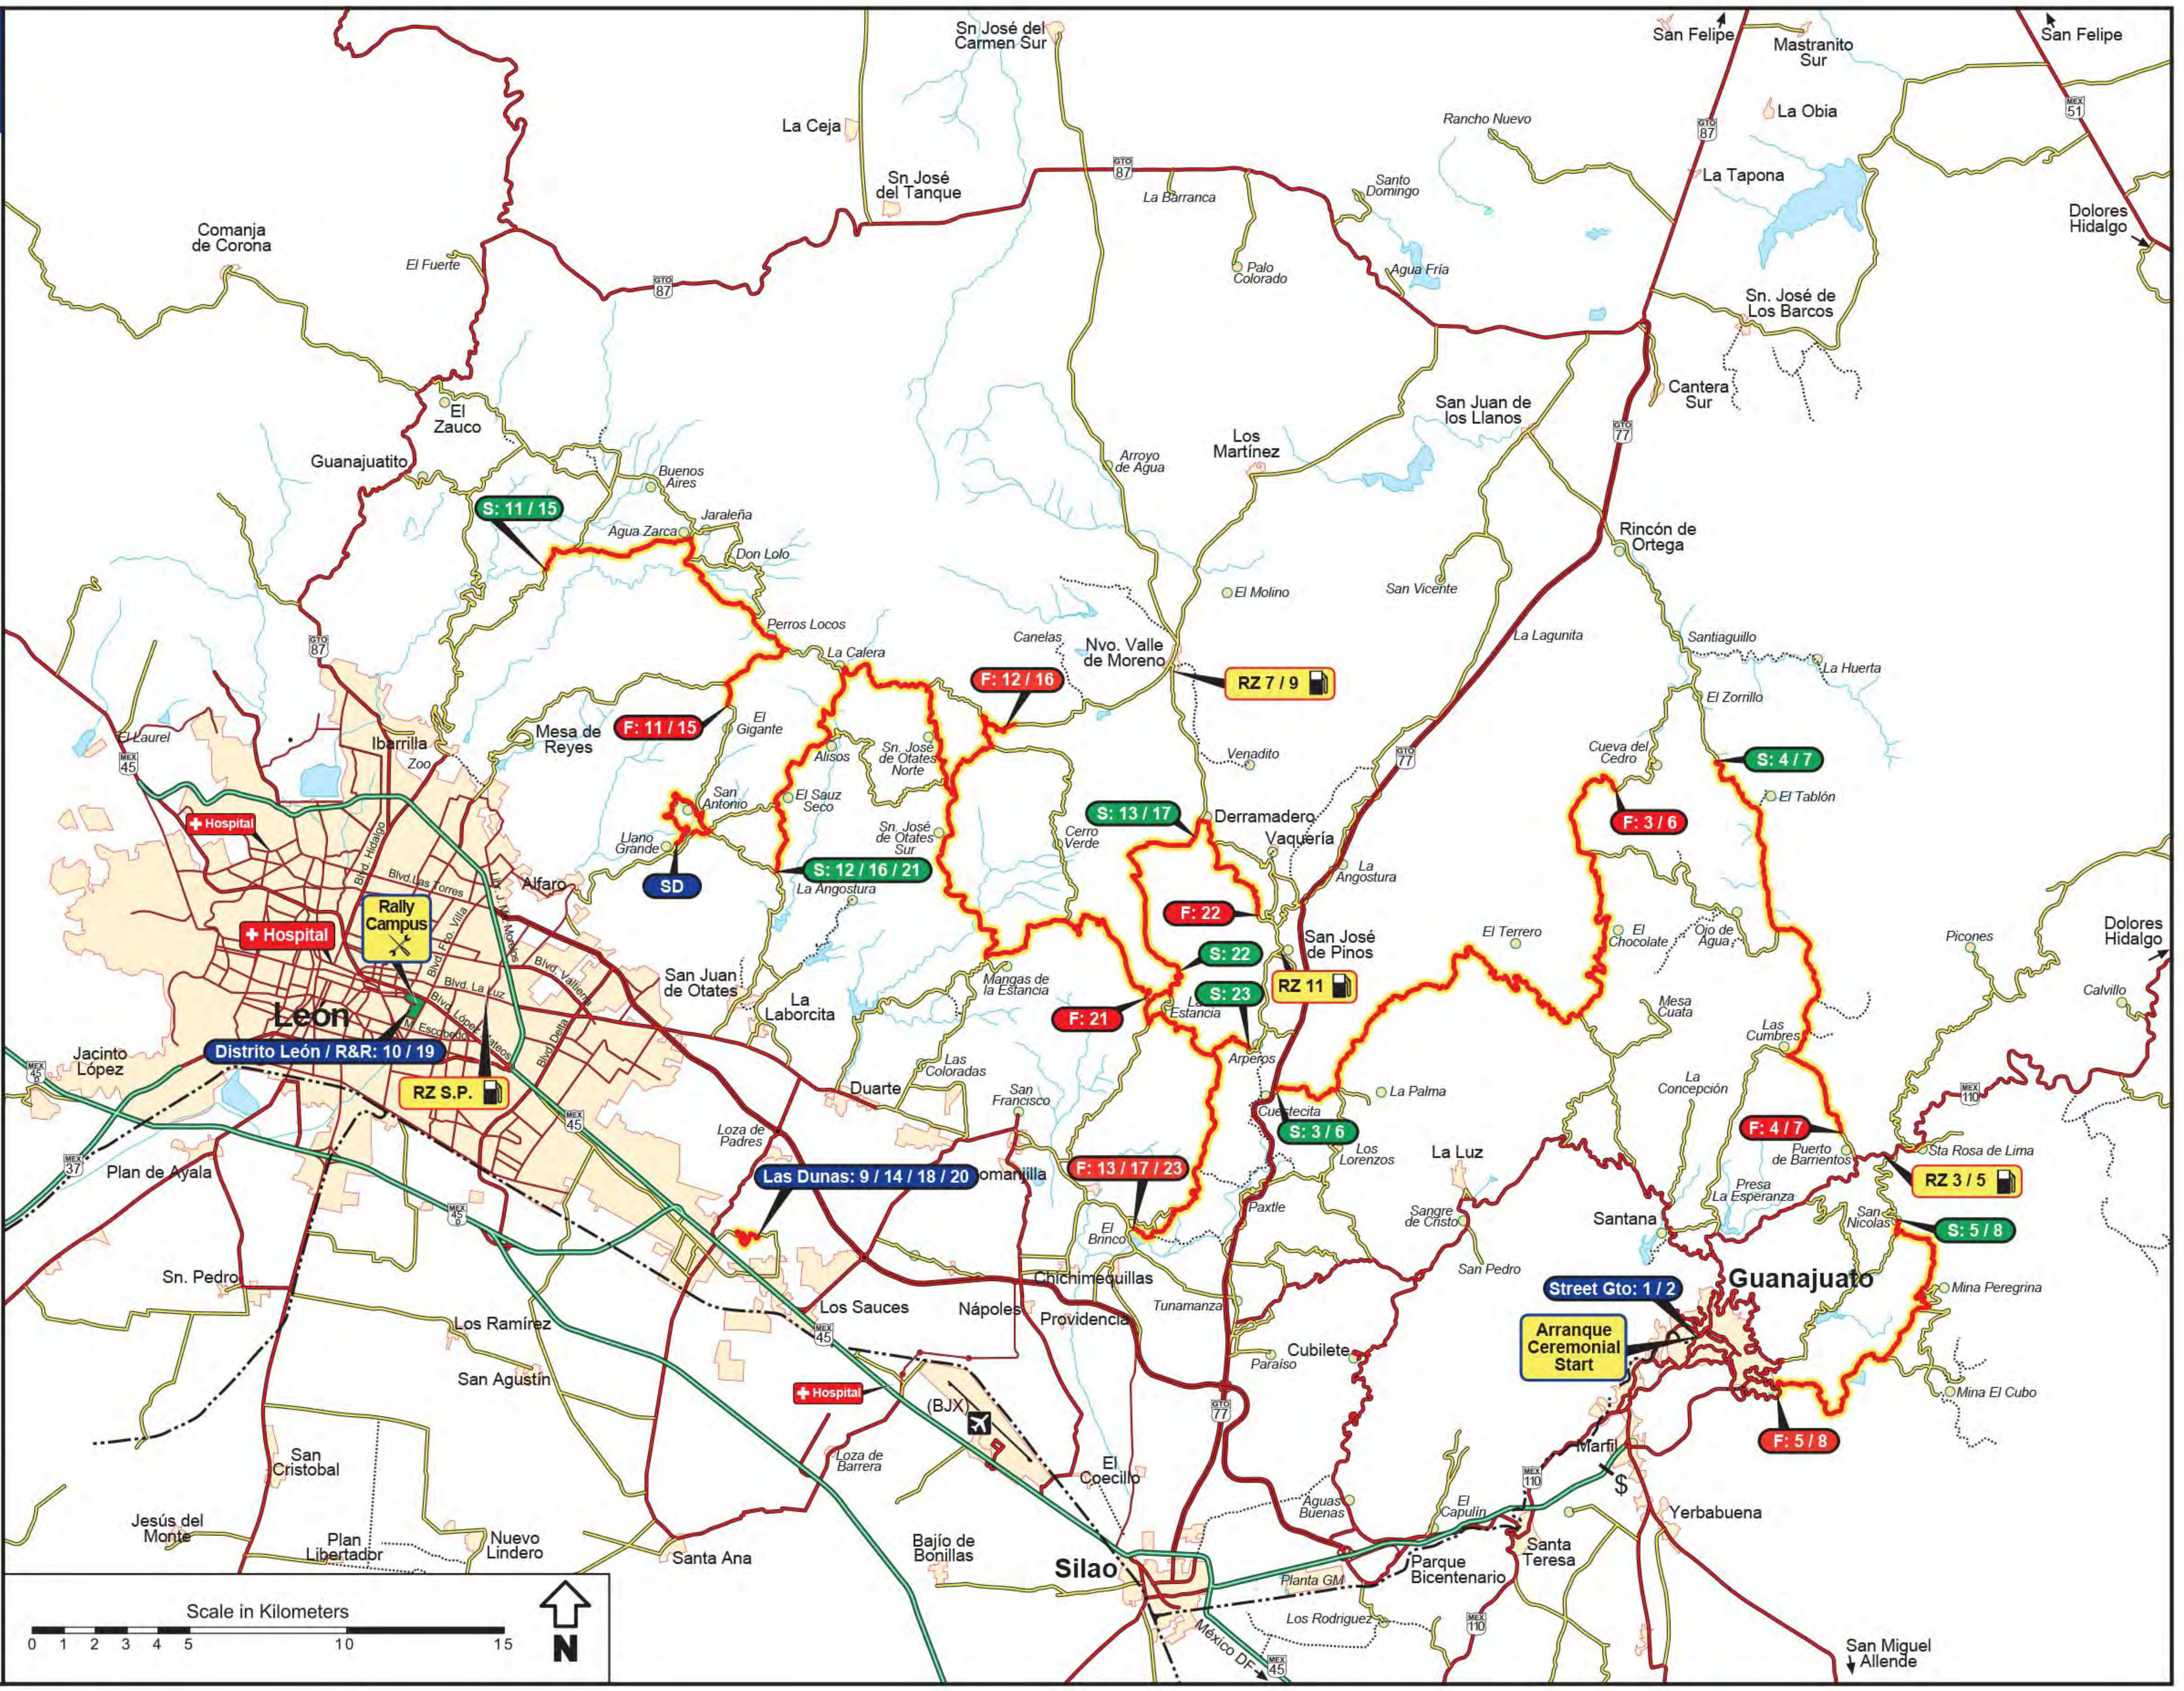

Mapa General General Map

- Autopista
  Divided Highway
- Carreteras Pavimento
  Paved Roads
- Terracería
  Gravel Road
- Tramos Cronometrados
  Special Stages
- Brecha
  Dirt Path
- Ferrocarril
  Railroad
- Ruta Competidores
  Competitor's Route
- Carga Combustible
  Refueling
- Areas de Servicio
  Service Areas
- Inicio T.C.
  S.S. Start
- Final T.C.
  S.S. Finish
- Hospital

©RallyMex 2022
Itinerary 2023
Version 2.0
Published Feb.16, 2023