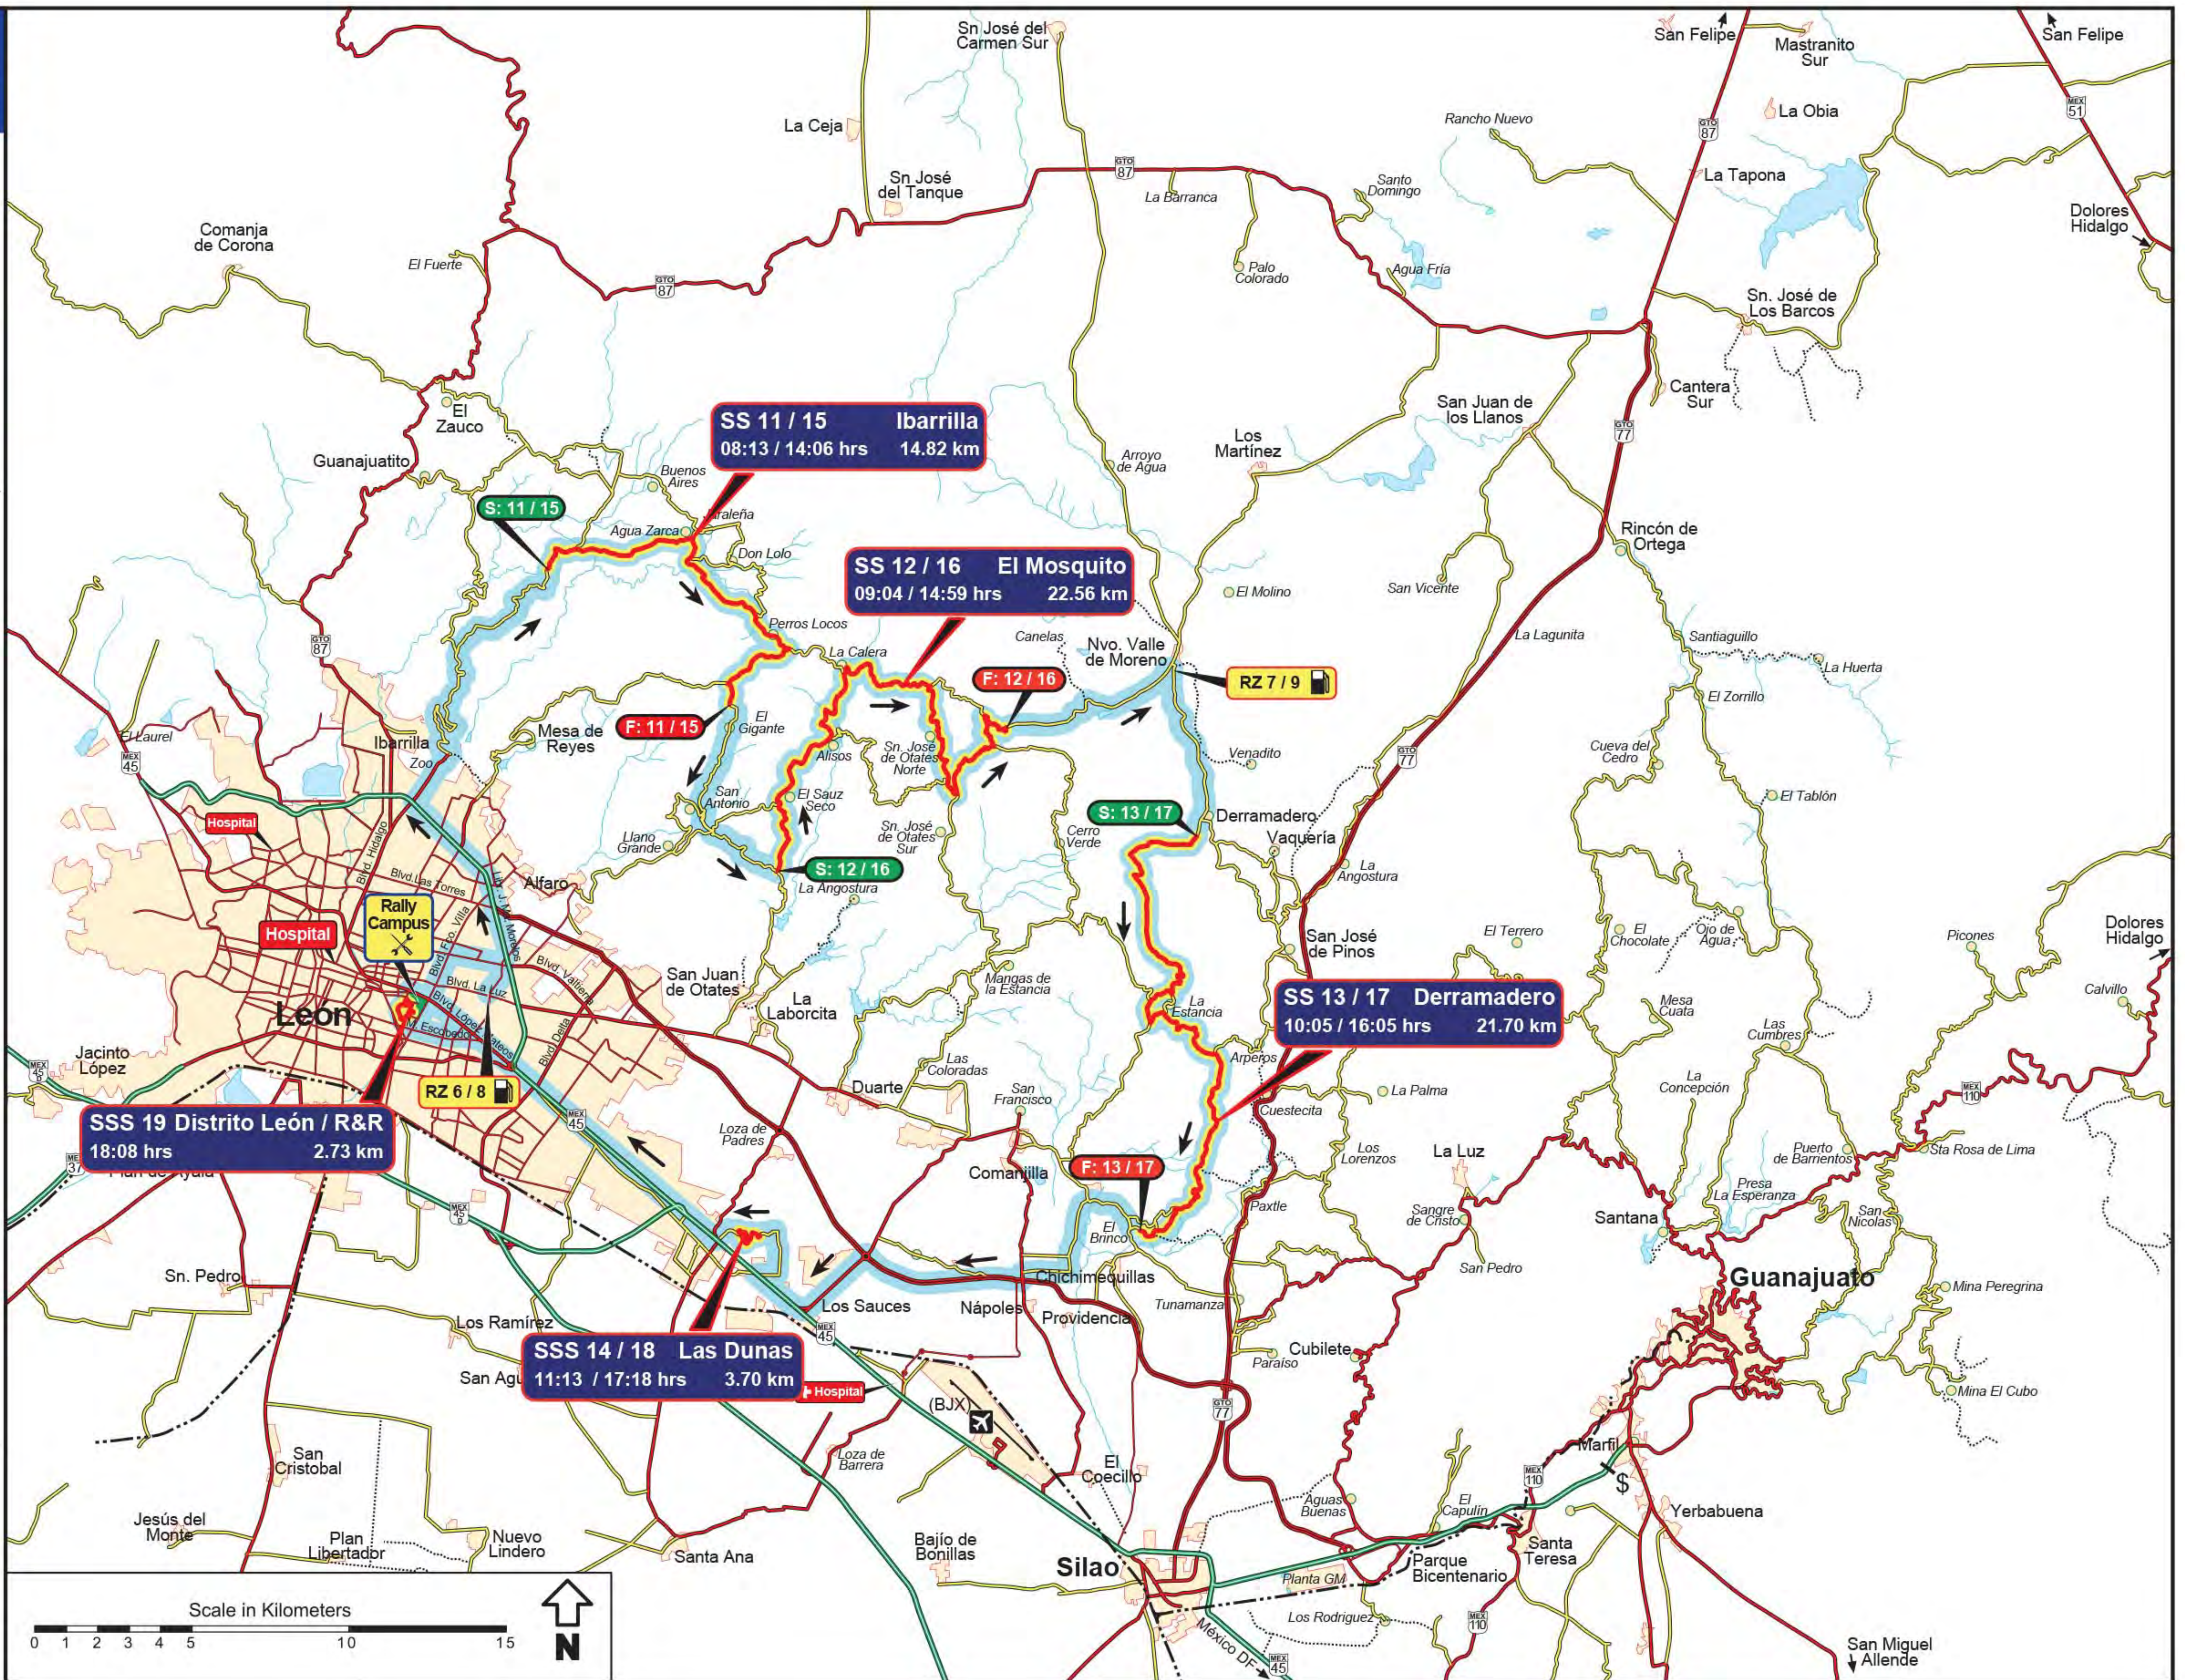

# Mapa Viernes Friday Map

-  Autopista  
Divided Highway
-  Carreteras Pavimento  
Paved Roads
-  Terracería  
Gravel Road
-  Tramos Cronometrados  
Special Stages
-  Brecha  
Dirt Path
-  Ferrocarril  
Railroad
-  Ruta Competidores  
Competitor's Route

# Mapa Sábado Saturday Map

- Autopista  
Divided Highway
- Carreteras Pavimento  
Paved Roads
- Terracería  
Gravel Road
- Tramos Cronometrados  
Special Stages
- - - Brecha  
Dirt Path
- - - Ferrocarril  
Railroad
- Ruta Competidores  
Competitor's Route
- Carga Combustible  
Refueling
- Areas de Servicio  
Service Areas
- Inicio T.C.  
S.S. Start
- Final T.C.  
S.S. Finish
- Hospital

©RallyMex 2022  
Itinerary 2023  
Version 2.0  
Published Feb.16, 2023

# Mapa Domingo Sunday Map

- Autopista  
Divided Highway
- Carreteras Pavimento  
Paved Roads
- Terracería  
Gravel Road
- Tramos Cronometrados  
Special Stages
- Brecha  
Dirt Path
- Ferrocarril  
Railroad
- Ruta Competidores  
Competitor's Route
- Carga Combustible  
Refueling
- Areas de Servicio  
Service Areas
- Inicio T.C.  
S.S. Start
- Final T.C.  
S.S. Finish
- Hospital