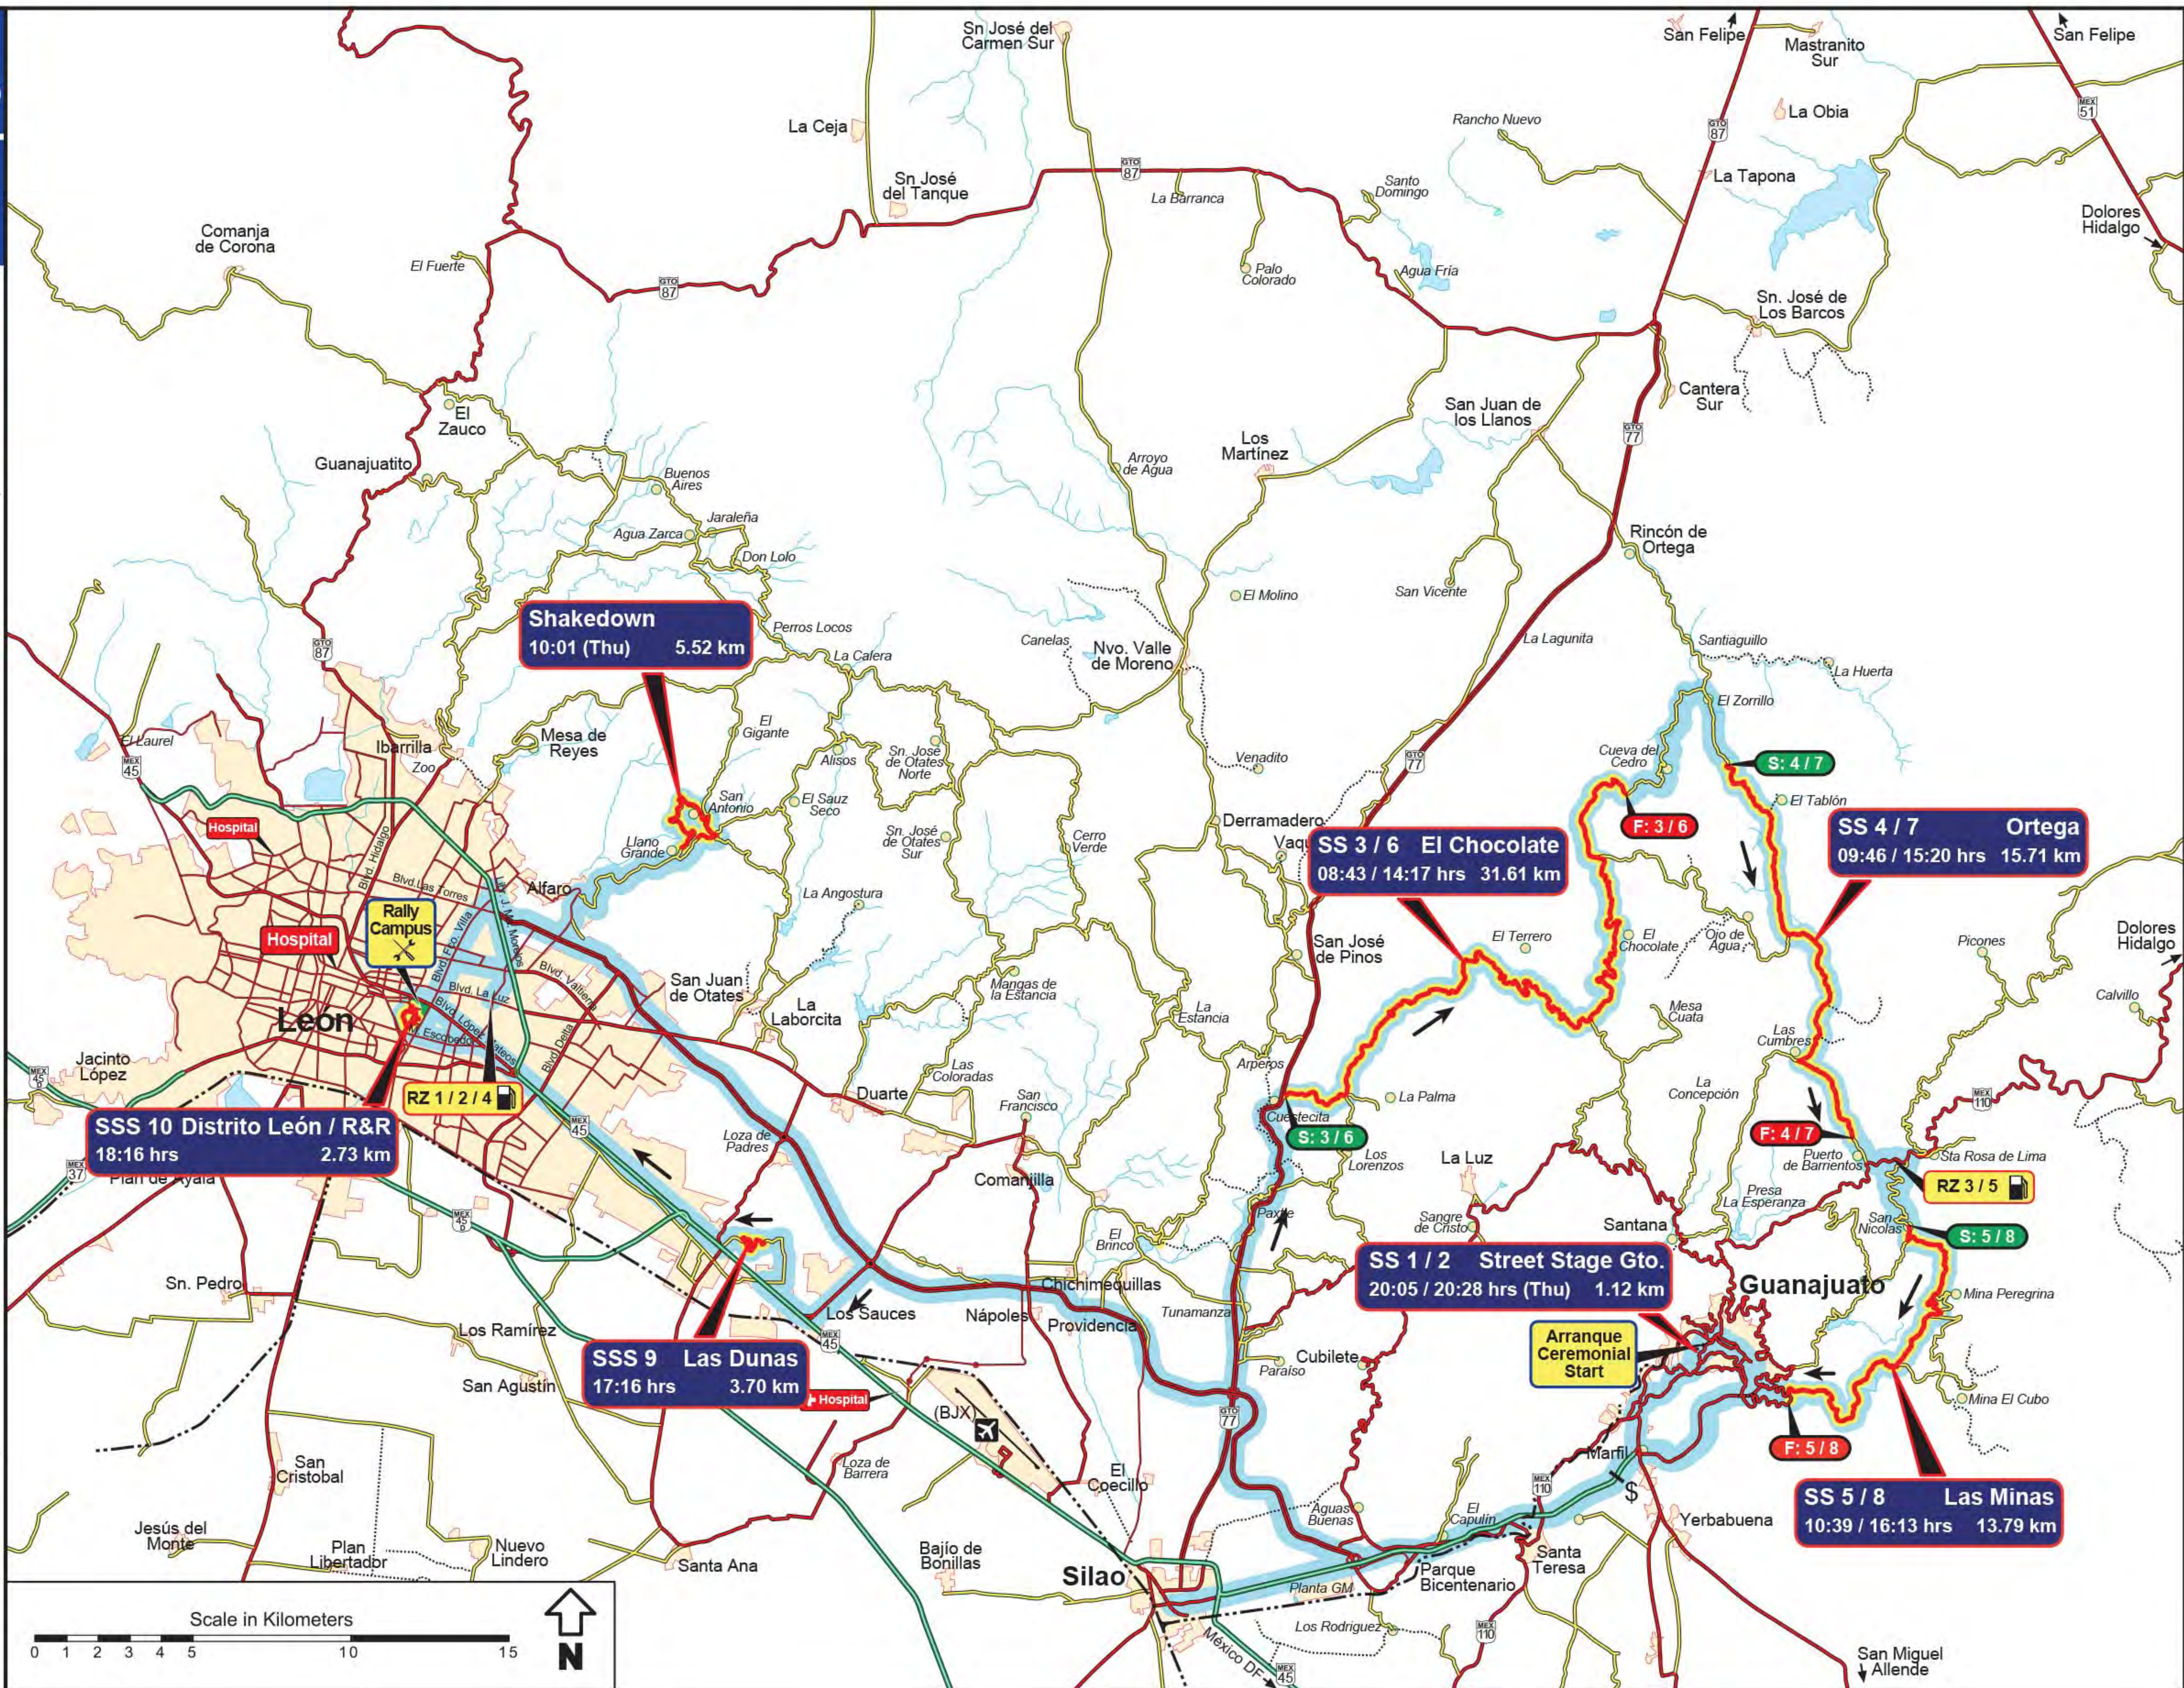

# Mapa General General Map

-  Autopista  
Divided Highway
-  Carreteras Pavimento  
Paved Roads
-  Terracería  
Gravel Road
-  Tramos Cronometrados  
Special Stages
-  Brecha  
Dirt Path
-  Ferrocarril  
Railroad
-  Ruta Competidores  
Competitor's Route
-  Carga Combustible  
Refueling
-  Areas de Servicio  
Service Areas
-  Inicio T.C.  
S.S. Start
-  Final T.C.  
S.S. Finish
-  Hospital

# Mapa Viernes Friday Map

-  Autopista  
Divided Highway
-  Carreteras Pavimento  
Paved Roads
-  Terracería  
Gravel Road
-  Tramos Cronometrados  
Special Stages
-  Brecha  
Dirt Path
-  Ferrocarril  
Railroad
-  Ruta Competidores  
Competitor's Route

# Mapa Sábado Saturday Map

- Autopista  
Divided Highway
- Carreteras Pavimento  
Paved Roads
- Terracería  
Gravel Road
- Tramos Cronometrados  
Special Stages
- - - Brecha  
Dirt Path
- - - Ferrocarril  
Railroad
- Ruta Competidores  
Competitor's Route
- Carga Combustible  
Refueling
- Areas de Servicio  
Service Areas
- Inicio T.C.  
S.S. Start
- Final T.C.  
S.S. Finish
- Hospital

# Mapa Domingo Sunday Map

- Autopista  
Divided Highway
- Carreteras Pavimento  
Paved Roads
- Terracería  
Gravel Road
- Tramos Cronometrados  
Special Stages
- Brecha  
Dirt Path
- Ferrocarril  
Railroad
- Ruta Competidores  
Competitor's Route
- Carga Combustible  
Refueling
- Areas de Servicio  
Service Areas
- Inicio T.C.  
S.S. Start
- Final T.C.  
S.S. Finish
- Hospital